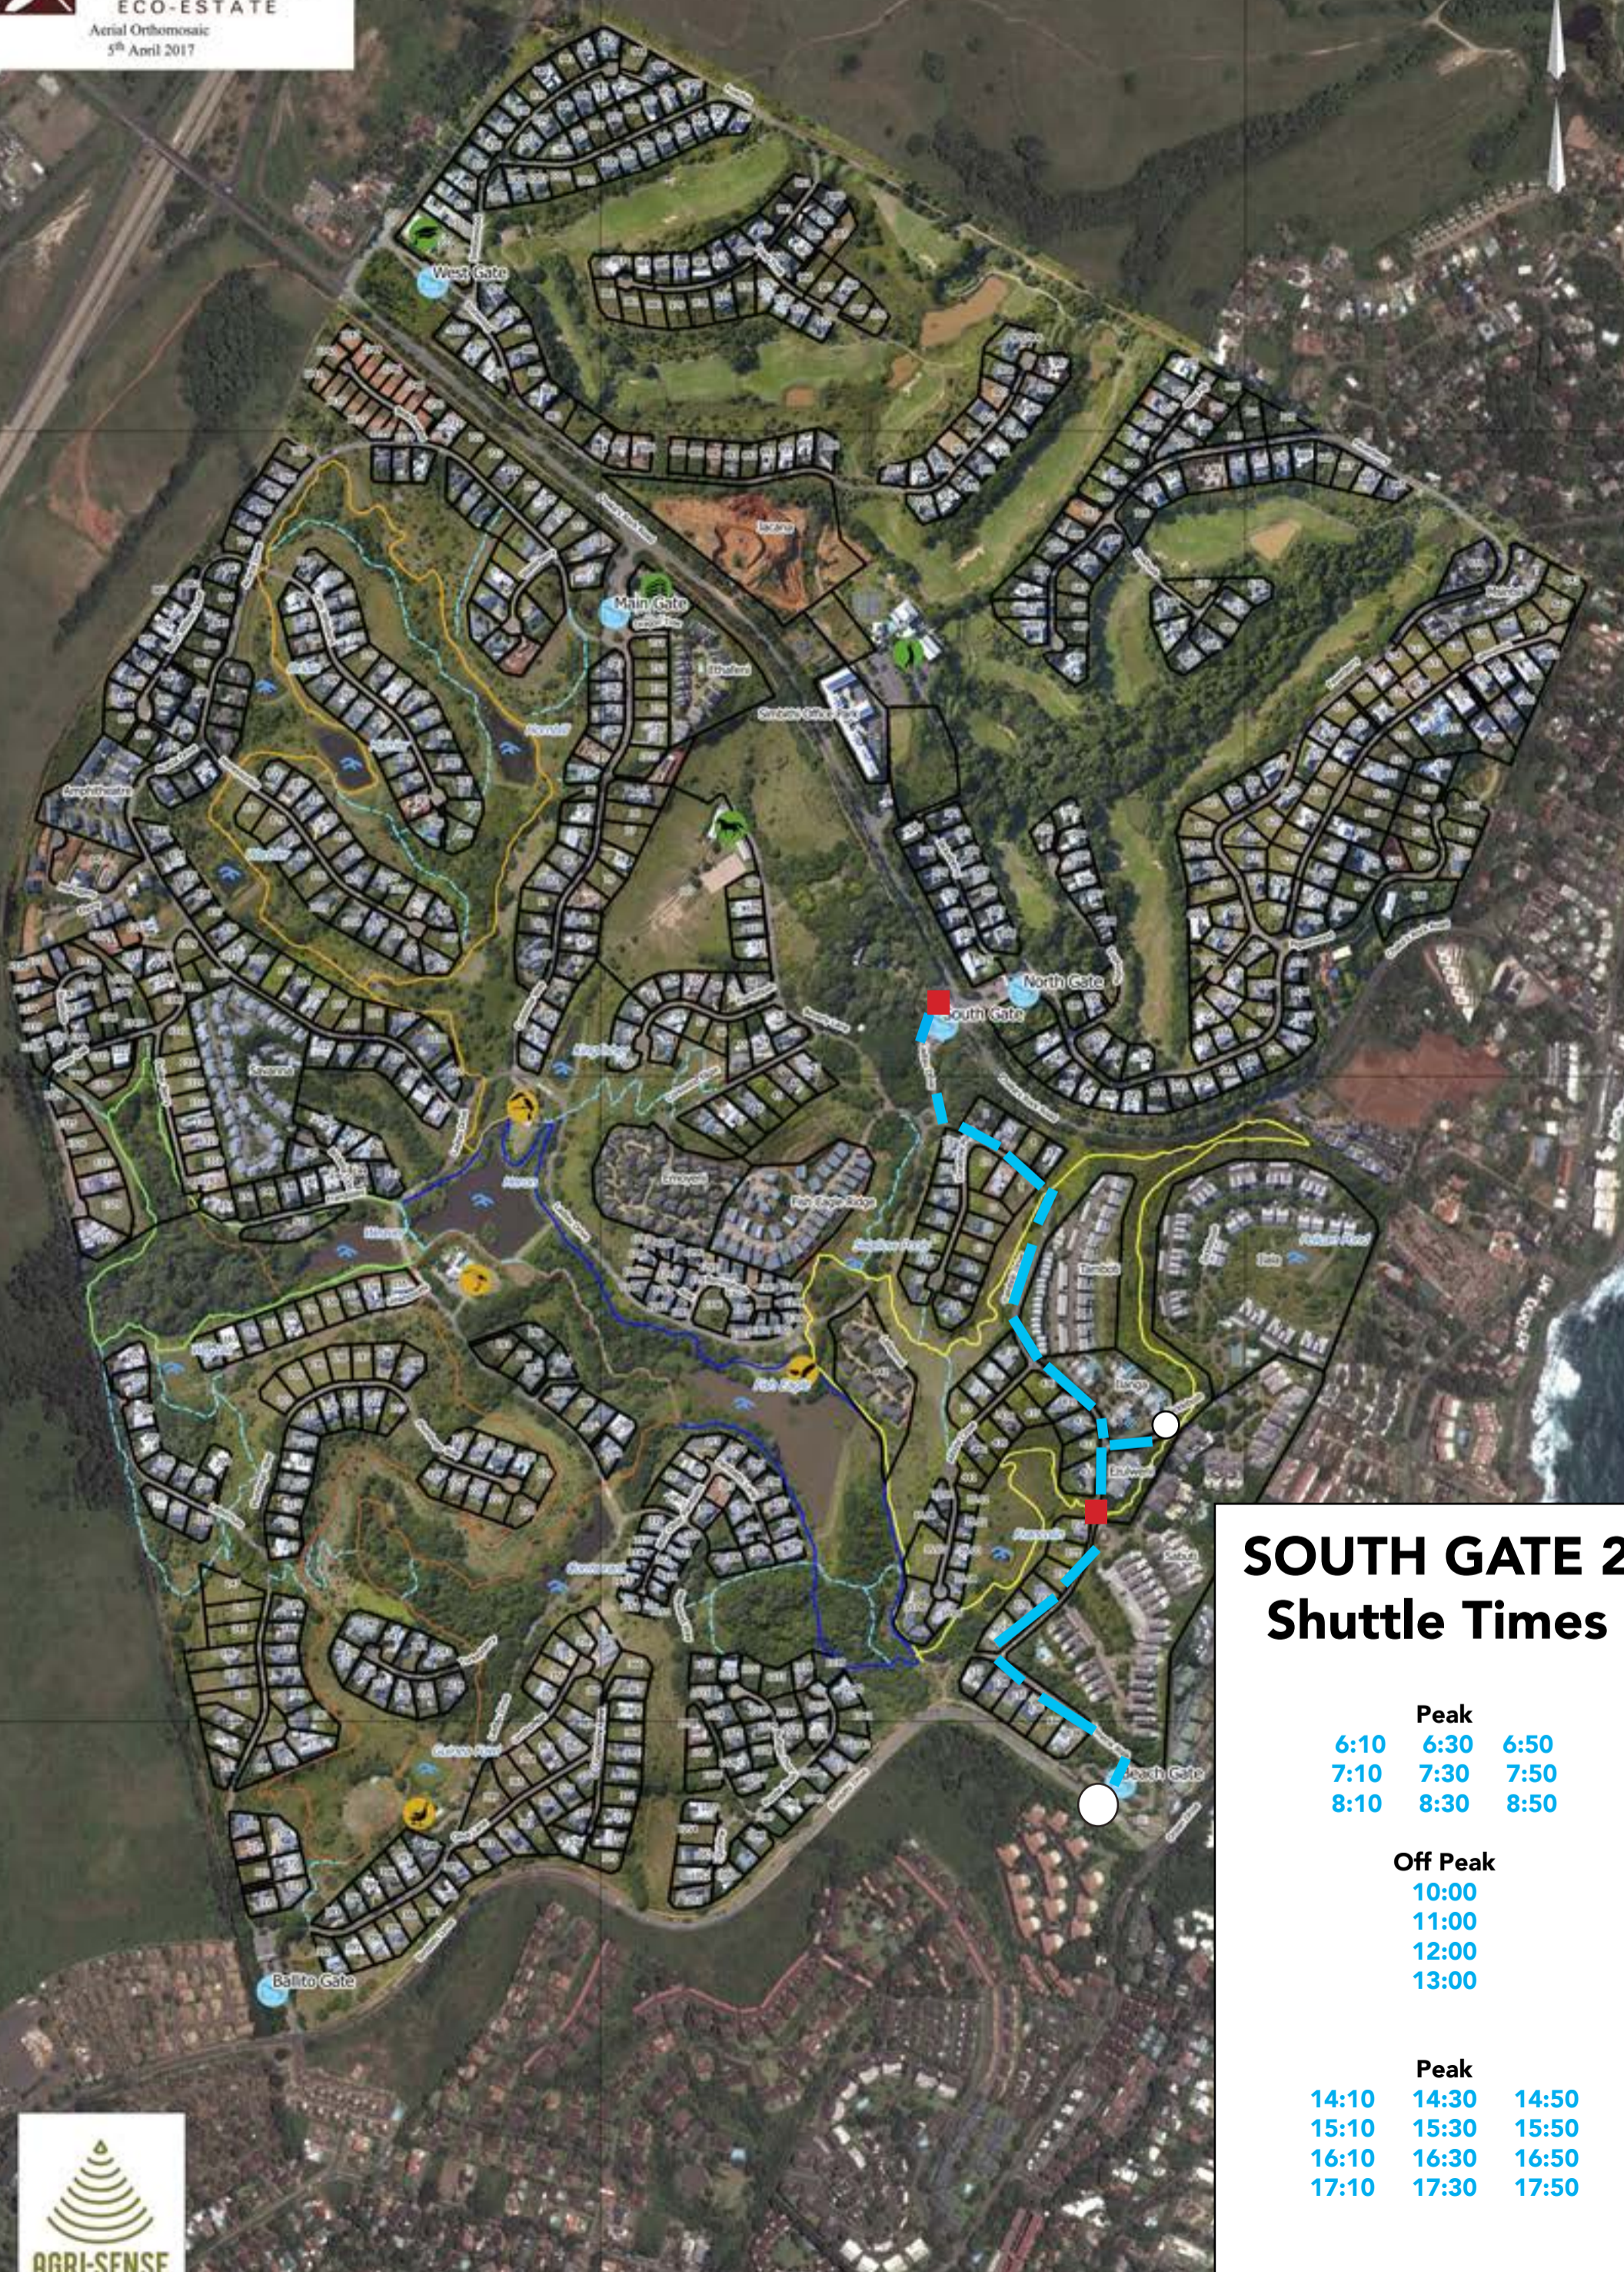

Simbithi
ECO-ESTATE

Aerial Orthomosaic
5th April 2017

SOUTH GATE 2 Shuttle Times

Peak		
6:10	6:30	6:50
7:10	7:30	7:50
8:10	8:30	8:50

Off Peak		
10:00		
11:00		
12:00		
13:00		

Peak		
14:10	14:30	14:50
15:10	15:30	15:50
16:10	16:30	16:50
17:10	17:30	17:50